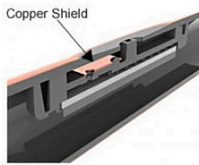

Rain Bird Xfs Sub-Surface Dripline with Copper Shield - 0.6GPH 18" Spacing 500' Coil

RGX48012

Details

Rain Bird XFS Sub-Surface Copper-Colored Dripline with Copper Shield Technology is the latest innovation in the Rain Bird Landscape Drip Family. Rain Bird's patent-pending Copper Shield Technology protects the emitter from root intrusion, creating a long-lasting, low maintenance sub-surface drip irrigation system for use under turf grass or shrub and groundcover areas. A proprietary tubing material makes the XFS Sub-Surface Dripline with Copper Shield the most flexible tubing in the industry, and the easiest sub-surface dripline to design with and install. Simple. Reliable. Durable.

- Rain Bird's low-profile emitter design reduces in-line pressure loss, allowing longer lateral runs, simplifying design and reducing installation time.
- Variety of emitter flow rates, emitter spacing and coil lengths provide design flexibility for either sub-surface turf or sub-surface shrub and groundcover applications.
- XFS Sub-Surface Dripline emitters are protected from root intrusion by Rain Bird's patent-pending Copper Shield Technology, resulting in a system that does not require maintenance or replacement of chemicals to prevent root intrusion.
- The pressure-compensating emitter design provides a consistent flow over the entire lateral length ensuring higher uniformity for increased reliability in the pressure range of 8.5 to 60 psi
- Dual-layered tubing (copper over black) provides unmatched resistance to chemicals, algae growth and UV damage.
- Grit Tolerant: Rain Bird's proprietary emitter design resists clogging by use of an extra-wide flow path combined with a self-flushing

Krima Trading AB

Stene 710 Kumla, 692 93

+46 19 57 35 20

<https://krima.rrproducts.com/>

Rain Bird Xfs Sub-Surface Dripline with Copper Shield - 0.6GPH 18" Spacing 500' Coil

RGX48012

action.

Specifications