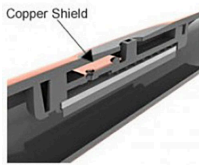

Rain Bird Xfs Sub-Surface Dripline with Copper Shield - 0.6GPH 12" Spacing 500' Coil

RGX48002

Details

Rain Bird XFS Sub-Surface Copper-Colored Dripline with Copper Shield Technology is the latest innovation in the Rain Bird Landscape Drip Family. Rain Bird's patent-pending Copper Shield Technology protects the emitter from root intrusion, creating a long-lasting, low maintenance sub-surface drip irrigation system for use under turf grass or shrub and groundcover areas. A proprietary tubing material makes the XFS Sub-Surface Dripline with Copper Shield the most flexible tubing in the industry, and the easiest sub-surface dripline to design with and install. Simple. Reliable. Durable.

- Rain Bird's low-profile emitter design reduces in-line pressure loss, allowing longer lateral runs, simplifying design and reducing installation time.
- Variety of emitter flow rates, emitter spacing and coil lengths provide design flexibility for either sub-surface turf or sub-surface shrub and groundcover applications.
- XFS Sub-Surface Dripline emitters are protected from root intrusion by Rain Bird's patent-pending Copper Shield Technology, resulting in a system that does not require maintenance or replacement of chemicals to prevent root intrusion.
- The pressure-compensating emitter design provides a consistent flow over the entire lateral length ensuring higher uniformity for increased reliability in the pressure range of 8.5 to 60 psi
- Dual-layered tubing (copper over black) provides unmatched resistance to chemicals, algae growth and UV damage.
- Grit Tolerant: Rain Bird's proprietary emitter design resists clogging by use of an extra-wide flow path combined with a self-flushing