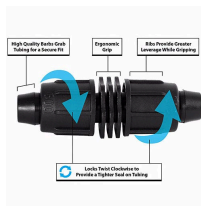

Krima Trading AB

Stene 710 Kumla, 692 93

+46 19 57 35 20

<https://krima.rproducts.com/>