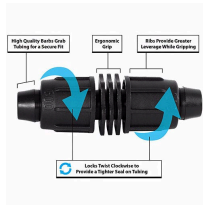

Krima Trading AB

Stene 710 Kumla, 692 93

+46 19 57 35 20

<https://krima.rproducts.com/>