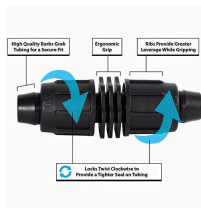

Krima Trading AB

Stene 710 Kumla, 692 93

+46 19 57 35 20

<https://krima.rproducts.com/>