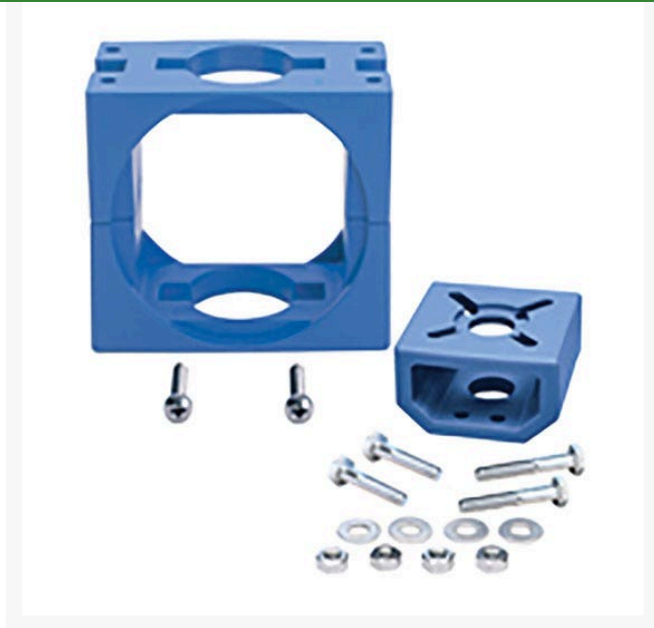

# 1-1/2 Pp Multi-Mount Act Mounting K

RGTUAK015

## Details

Complete Multi-Mount Actuation Mounting Kit fits all True Union 2000 (except 3-Way) and Regular True Union Ball Valves.