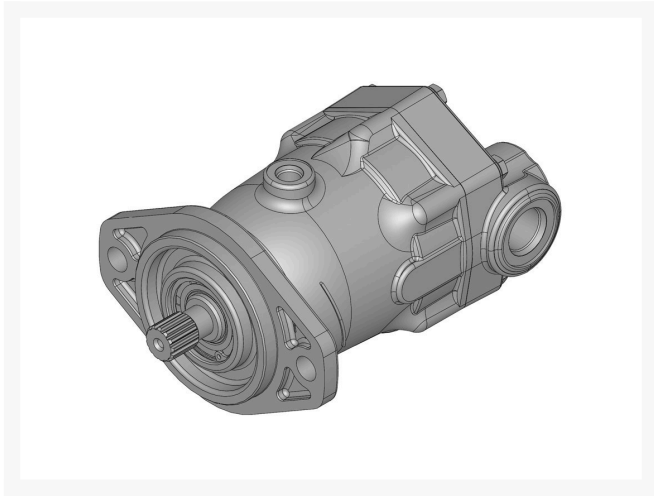

Piston Motor Assy - Front

R100-3052

Replaces
Toro 100-3052

Specifications
Manufacturer R&R Products

Fits Models
Toro Groundsmaster 4000-D
Toro Groundsmaster 4010-D

Krima Trading AB

Stene 710 Kumla, 692 93

+46 19 57 35 20