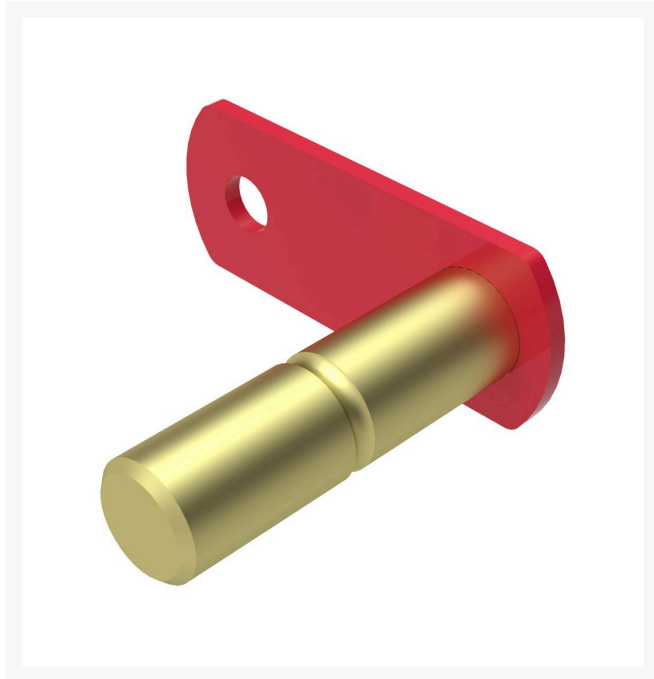

Pin Assy

R100-3020

Replaces
Toro 100-3020

Specifications
Manufacturer R&R Products

Fits Models
Toro Groundsmaster 4000-D
Toro Groundsmaster 4010-D
Toro Groundsmaster 4100-D

Krima Trading AB

Stene 710 Kumla, 692 93