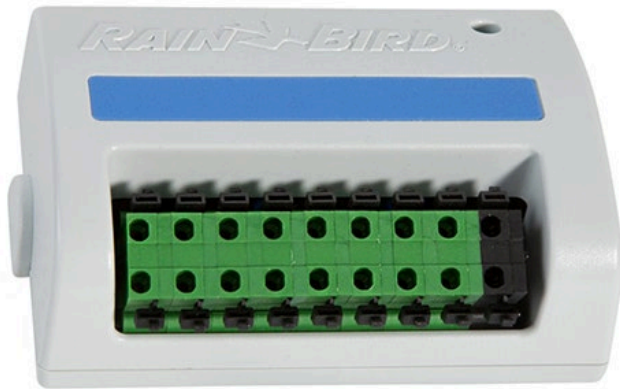

Rain Bird Esp-Lx 8-STATION Module

RGF42210

Details

The ESP-LX Basic Controller offers basic irrigation programming options you need for commercial sites. The simple dial makes programming the controller straightforward, and easy-to-understand menu options guide you through set-up. The ESP-LX Basic is the first controller to offer both English and Spanish on one dial. With 48-station capacity, four independent programs and up to eight start times for each station the ESP-LX Basic offers flexible scheduling options. Basic water management features such as Cycle+Soak, seasonal adjust, station delay, and SimulStations are available to meet unique site requirements.

- Adds 8 additional stations to Rain Bird ESP-LX Series modular controllers.
- Can be installed in any available slot.
- Hot-swappable 8-station expansion module can be installed without powering down the controller.
- Compatible with Rain Bird ESP-LXME, ESP-LXMEF and ESP-LX Basic series Irrigation controllers.