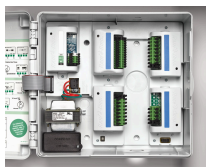

Rain Bird Esp-Lx 8-STATION Module

RGF42210

Details

The ESP-LX Basic Controller offers basic irrigation programming options you need for commercial sites. The simple dial makes programming the controller straightforward, and easy-to-understand menu options guide you through set-up. The ESP-LX Basic is the first controller to offer both English and Spanish on one dial. With 48-station capacity, four independent programs and up to eight start times for each station the ESP-LX Basic offers flexible scheduling options. Basic water management features such as Cycle+Soak, seasonal adjust, station delay, and SimulStations are available to meet unique site requirements.

- Adds 8 additional stations to Rain Bird ESP-LX Series modular controllers.
- Can be installed in any available slot.
- Hot-swappable 8-station expansion module can be installed without powering down the controller.
- Compatible with Rain Bird ESP-LXME, ESP-LXMEF and ESP-LX Basic series Irrigation controllers.