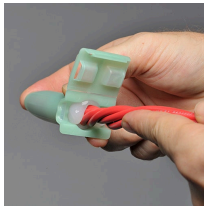

Rain Bird DBRY20 Direct Bury - Red Yellow Wire Nut Bag/20 RGDBRY20

Details

Connections Made Easy. When your installation crew is making countless wire connections on a job site, why slow them down with unnecessary work steps? Using Rain Bird's DBRY20 Wire Connectors, gets the job done faster. Unlike other wire connectors on the market, Rain Bird's DBRY20 wire connectors are quick to install and provide reliable moisture sealing for controller and valve electrical connections you can count on. These are the only wire connectors you'll need! Avoid Call Backs - Locating and repairing a corroded wire splice costs your business time and money. Avoid unnecessary service call backs, use the Rain Bird DB Series Wire Connector for reliable connections. The Strain Relief ensures wires are secure and won't pull apart.