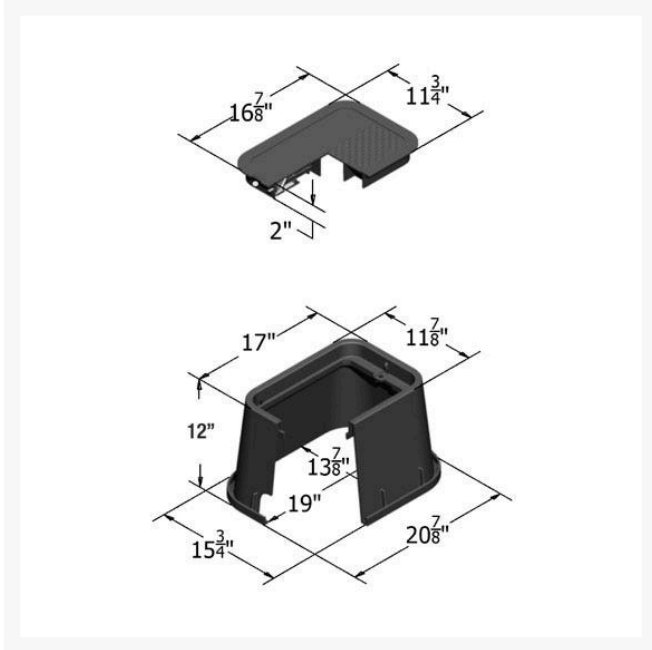

# Carson Valve Box w/Drop-N-Lock Lid 1419-12 Spec Grade - Black ICV RGC14191423

## Details

The popular Carson 1419 standard Specification Grade box offers a wide-range of lid and color options, as well as flared boxes and a 6" standard extension. Side wall rigidity offers easy field modifications. Features include heavy-duty seat collar, structural foam manufacturing process, HDPE (high-density polyethylene) construction, UV inhibitors. Drop-N-Lock, multiple lock options, and 6" extension available. In Green, Gray, Black, Tan and Purple. Made in USA.

## Specifications

|                 |        |
|-----------------|--------|
| Manufacturer    | Carson |
| Indicator       | ICV    |
| Lid Color       | Black  |
| Valve Box Depth | 12 in  |