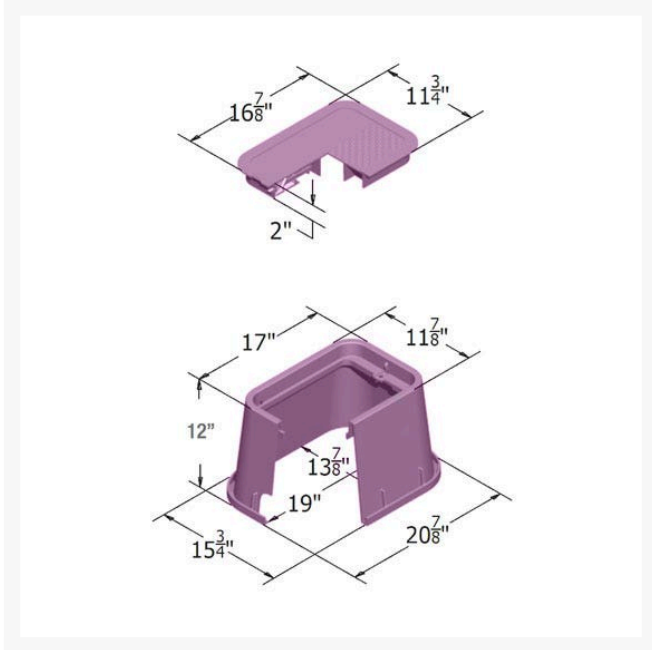

# Carson Valve Box w/Lid 1419-12 Spec Grade - Purple Rwdndes

RGC14191027

## Details

The popular Carson 1419 standard Specification Grade box offers a wide-range of lid and color options, as well as flared boxes and a 6" standard extension. Side wall rigidity offers easy field modifications. Features include heavy-duty seat collar, structural foam manufacturing process, HDPE (high-density polyethylene) construction, UV inhibitors. Drop-N-Lock, multiple lock options, and 6" extension available. In Green, Gray, Black, Tan and Purple. Made in USA.

## Specifications

Manufacturer	Carson
Indicator	RWDNDES
Lid Color	Purple
Valve Box Depth	12 in

**Krima Trading AB**

Stene 710 Kumla, 692 93

+46 19 57 35 20

<https://krima.rproducts.com/>