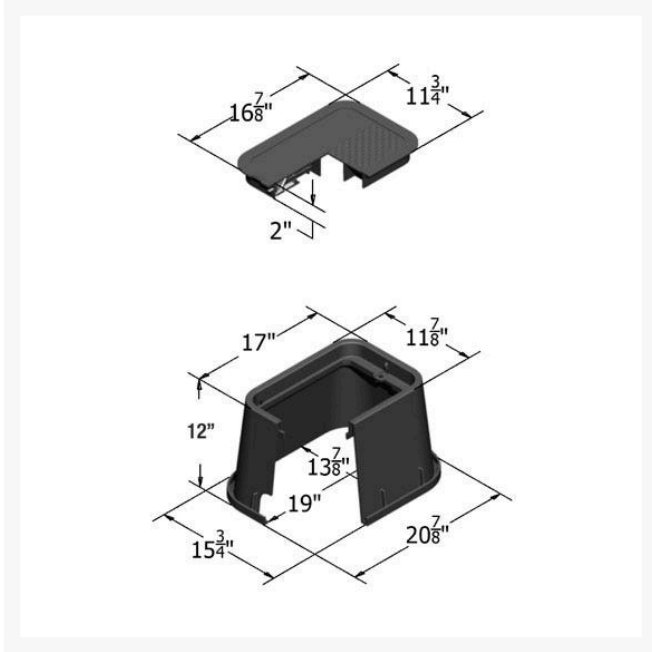

Carson Valve Box w/Lid 1419-12 Spec Grade - Black ICV RGC14191025

Details

The popular Carson 1419 standard Specification Grade box offers a wide-range of lid and color options, as well as flared boxes and a 6" standard extension. Side wall rigidity offers easy field modifications. Features include heavy-duty seat collar, structural foam manufacturing process, HDPE (high-density polyethylene) construction, UV inhibitors. Drop-N-Lock, multiple lock options, and 6" extension available. In Green, Gray, Black, Tan and Purple. Made in USA.

Specifications

Manufacturer	Carson
Indicator	ICV
Lid Color	Black
Valve Box Depth	12 in

Krima Trading AB

Stene 710 Kumla, 692 93

+46 19 57 35 20

<https://krima.rproducts.com/>