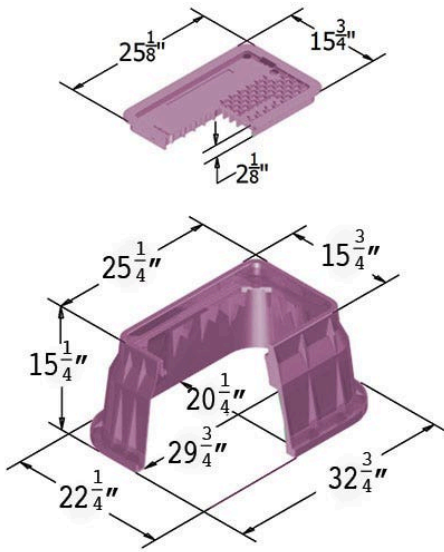

Carson Valve Box w/Lid 1324 - Purple

Rwdndes Lblt

RGC13241086

Specifications

Manufacturer	Carson
Manufacturer's	1324
Model No	

Krima Trading AB

Stene 710 Kumla, 692 93

+46 19 57 35 20

<https://krima.rproducts.com/>