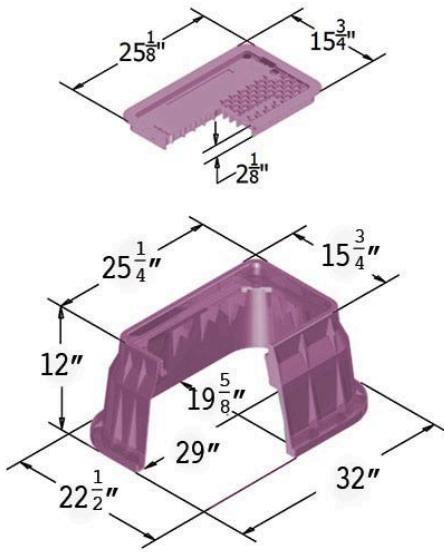

# Carson Valve Box w/Lid 1324 - Purple

Rwdndes Lblt

RGC13241082