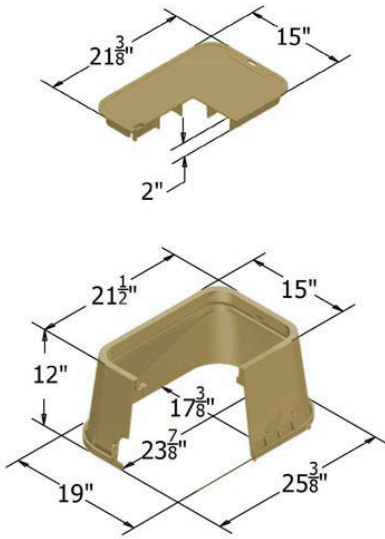

Carson Valve Box w/Lid 1220 - Tan ICV

RGC12201207

Specifications

Manufacturer

Carson

Krima Trading AB

Stene 710 Kumla, 692 93

+46 19 57 35 20