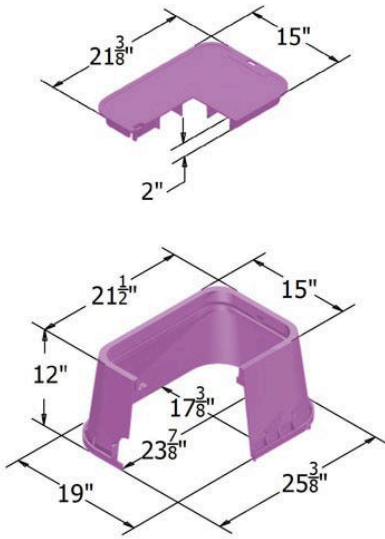

# Carson Valve Box w/Lid 1220 - Purple Rwdndes RGC12201208