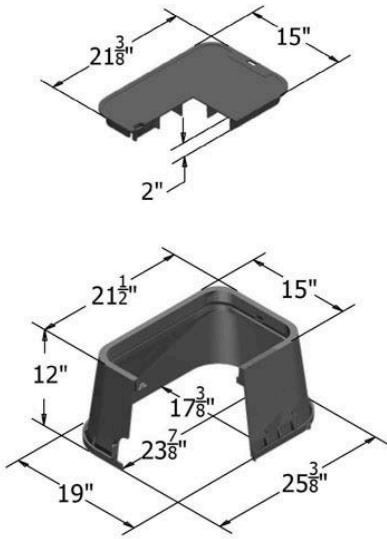

Carson Valve Box w/Lid 1220 - Black ICV

RGC12201028

Specifications

Manufacturer

Carson

Krima Trading AB

Stene 710 Kumla, 692 93

+46 19 57 35 20