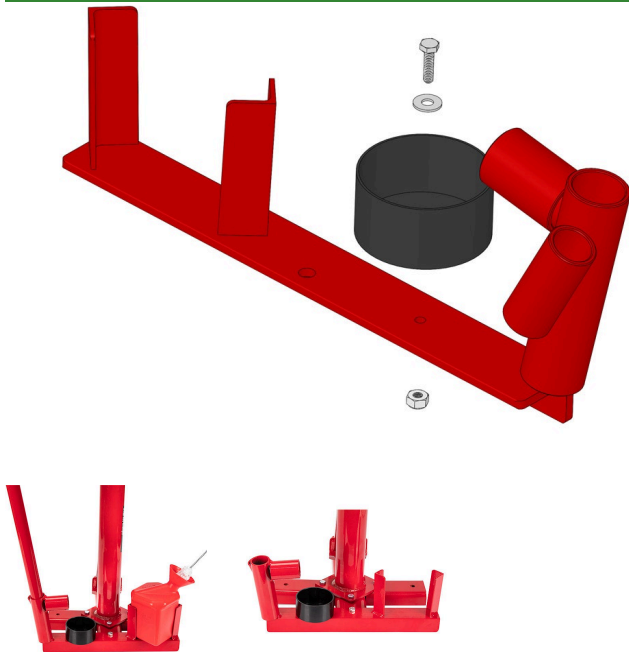

Tool Rack - Tire Changer

R100-15

Specifications

Manufacturer

R&R Products

Replacement Parts

R301504

Locknut - ESNA 1/4-20

R453023

Washer - Flat 1/4

RP1471-1

Bolt - Hex HD 1/4-20 x

1

Krima Trading AB

Stene 710 Kumla, 692 93

+46 19 57 35 20