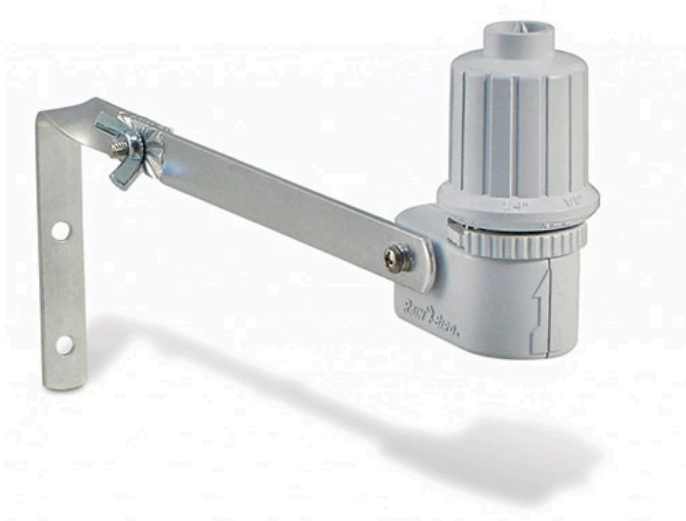

# Rain Bird Wired Rain Sensor w/Bracket

RGA61200

## Details

The Rain Bird RSD Series Rain Sensor automatically shuts off your sprinkler system when it rains, so you don't have to worry when you're home or away. The RSD Series Rain Sensor easily connects to most irrigation system controllers. RSD Series Rain Sensors offers flexible, multiple rainfall settings which are quick and easy to adjust with a twist of the dial.