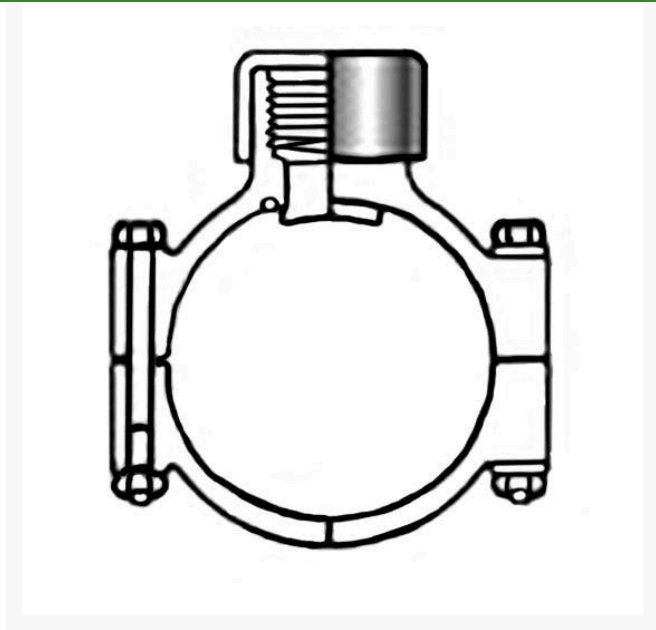

8x2-1/2 PVC Clamp Sdl (Srfpt) EPDM SS

RG867S579SR

Specifications

Manufacturer
Seal Type

Spears
EPDM

Krima Trading AB

Stene 710 Kumla, 692 93

+46 19 57 35 20