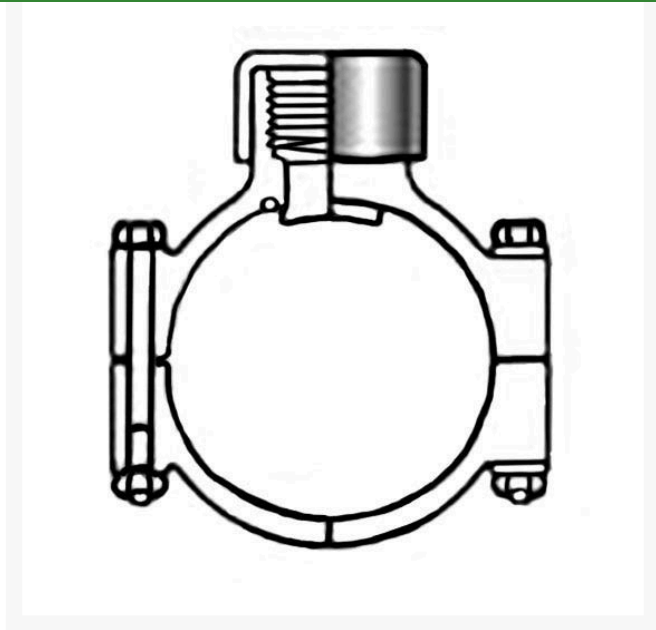

8x1/4 PVC Clamp Saddle (Srfpt) EPDM S

RG867S571SR

Specifications

Manufacturer

Spears

Seal Type

EPDM

Krima Trading AB