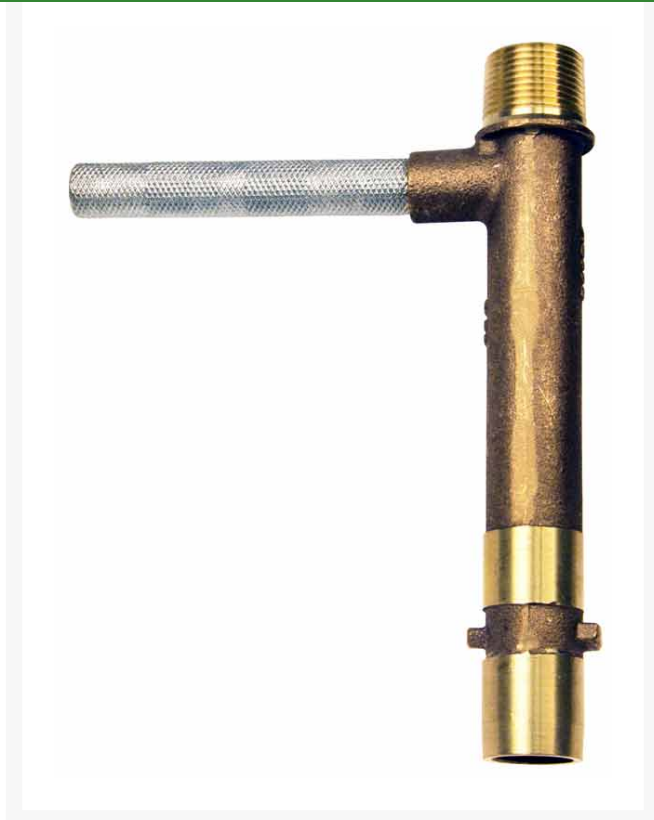

# Key - Quick Coupler 1 Double Slot

## RG55K

### Details

Lid stays closed by strong positive action spring. High visibility Tuff Top or brass lids available. Constructed of solid red brass for durability, economy, and recyclability. Available with Acme threaded outlet (QB44 Series only) (AT). Wrench flats at base for easy installation. Drain hole in body to minimize debris collection. Chevron-shaped wiper seal to reduce leakage around key while inserted. Flow ranges from 5 - 100 gpm. Handles pressures up to 150 psi. British version available (BS). Five-year warranty.