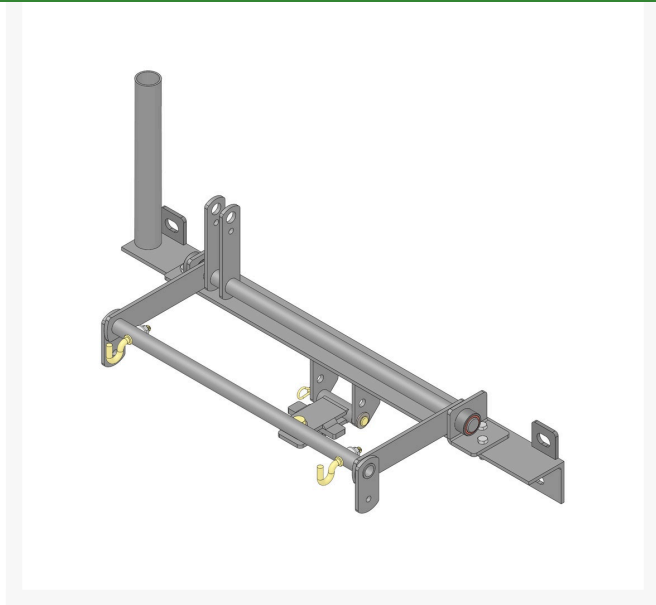

Kit - Mounting Hitch

R08814

Specifications

Manufacturer

R&R Products

Replacement Parts

R187-0	Washer - Flat 7/16 SAE
R283-83	Pin - Clevis
R3272-12	Pin - Cotter 1/8 x 1-1/4
R3296-39	Locknut - 3/8-16 Nylon
R3296-48	Locknut - 7/16-14 ESNA
R400264	Bolt - Hex HD 3/8-16 x 1-1/4
R453009	Washer - Flat 5/16 SAE
R453017	Washer - Flat 1/2
R80-1680	Pivot Bkt w/Bushing - LH
R80-1690	Pivot Bkt w/Bushing - RH
R80-2040	Hook
R80-2050	Bolt - Shoulder
R84-2230-03	Pivot Assy
R84-2420-03	Lift Arm Assy
R84-2620-03	Angle Assy