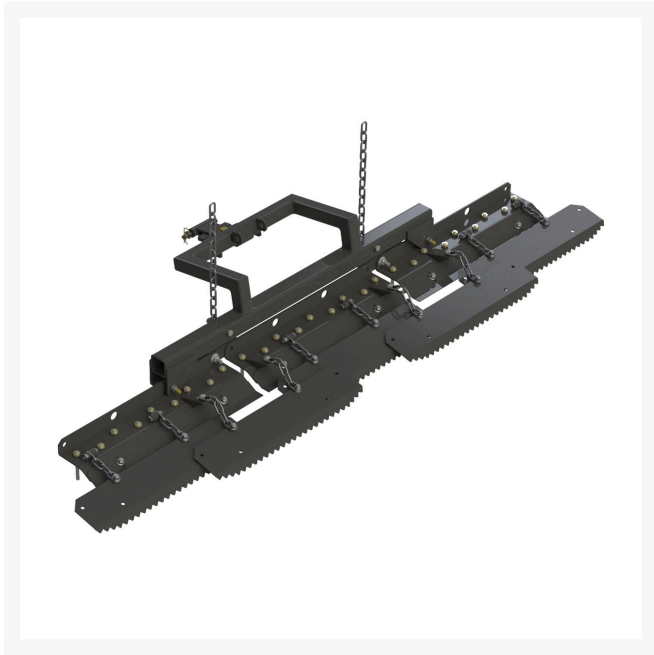

Tooth Rake to Fit Standard Mounting Hitch

R08812

Details

The Tooth Rake attachment with Standard Hitch may be used in wet or dry conditions to quickly scarify, smooth and groom. 72" (193cm) width, 5 rake sections, 27 adjustable prongs.

- Quickly scarify, smooth, and groom in wet or dry conditions
- 5 rake sections
- 27 adjustable prongs

Replaces

R&R Products	08812
Toro	08812

Specifications

Manufacturer	R&R Products
Application Width	72 in

Fits Models

R&R Products Sand Max 216
R&R Products Sand Max 316
Toro Sand Pro 2020
Toro Sand Pro 3020
Toro Sand Pro 5020

Krima Trading AB

Stene 710 Kumla, 692 93
+46 19 57 35 20

<https://krima.rrproducts.com/>