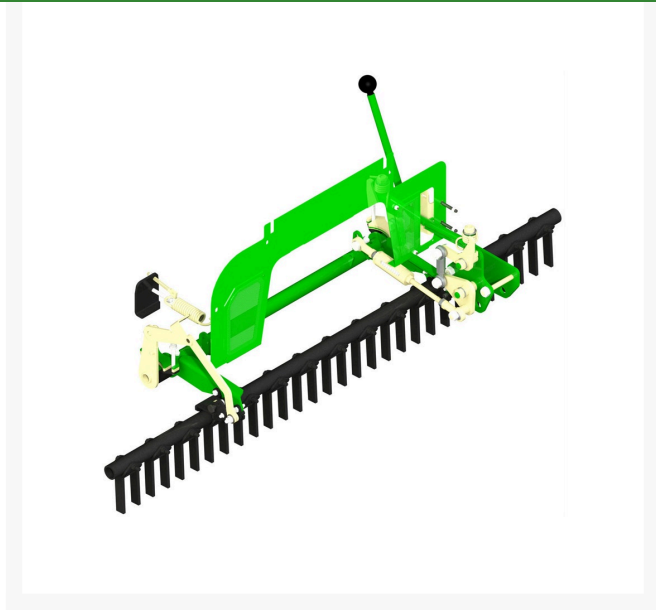

Mid-Mount Toolbar System

R08731G

Details

The Mid-Mount Toolbar is designed for the attachment of the Mid-Mount Scarifier Toolbar or Mid-Mount Weeder attachment.

- Required for the Mid-Mount Scarifier Toolbar and Mid-Mount Weeder Toolbar

Specifications

Manufacturer	R&R Products
Color	Green

Krima Trading AB

Stene 710 Kumla, 692 93

+46 19 57 35 20

<https://krima.rrproducts.com/>