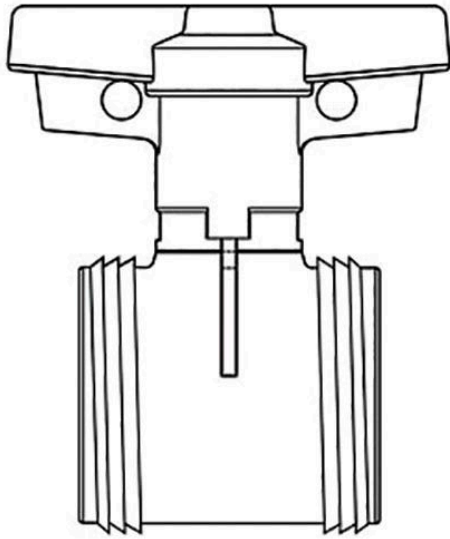

2-1/2,3 PVC True Union Ball Valve Cartridge

RG2330030

Details

True Union Ball Valve Cartridge Kits include valve assembly, less union nuts and end connectors.

Note: 6" Valve uses Lever-Style Handle for proper leverage. T-Style Handle is more compact, but will increase difficulty of operation.

Specifications

Manufacturer	Spears
Seal Type	Viton

Krima Trading AB

Stene 710 Kumla, 692 93

+46 19 57 35 20

<https://krima.rrproducts.com/>