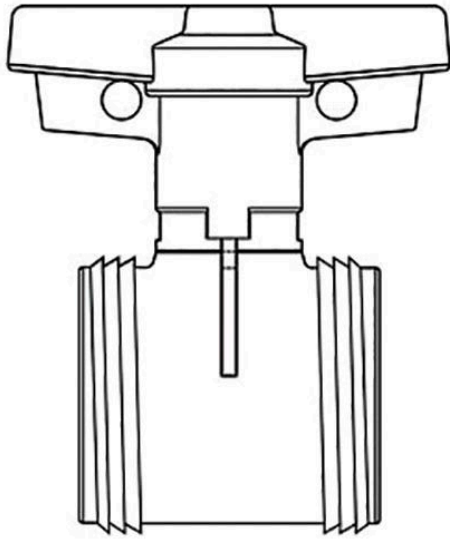

1-1/2 PVC True Union Ball Valve Cartridge V RG2330015

Details

True Union Ball Valve Cartridge Kits include valve assembly, less union nuts and end connectors.

Note: 6" Valve uses Lever-Style Handle for proper leverage. T-Style Handle is more compact, but will increase difficulty of operation.

Specifications

Manufacturer	Spears
Fitting Size	1-1/2
Seal Type	Viton

Krima Trading AB

Stene 710 Kumla, 692 93

+46 19 57 35 20

<https://krima.rrproducts.com/>