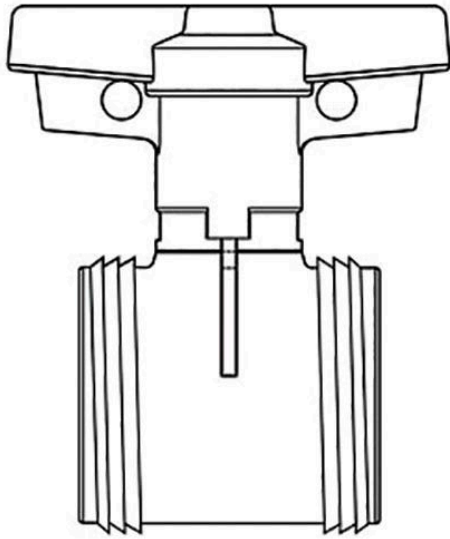

1-1/4" PVC True Union Ball Valve Cartridge V RG2330012

Details

True Union Ball Valve Cartridge Kits include valve assembly, less union nuts and end connectors.

Note: 6" Valve uses Lever-Style Handle for proper leverage. T-Style Handle is more compact, but will increase difficulty of operation.

Specifications

Manufacturer

Spears

Seal Type

Viton

Krima Trading AB

Stene 710 Kumla, 692 93

+46 19 57 35 20