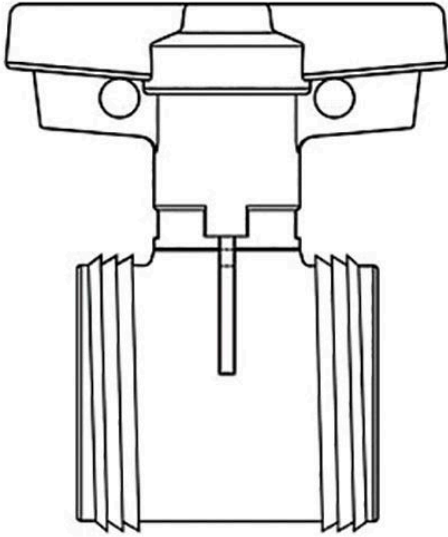

1/2 PVC True Union Ball Valve Cartridge

Vit

RG2330005

Details

True Union Ball Valve Cartridge Kits include valve assembly, less union nuts and end connectors.

Note: 6" Valve uses Lever-Style Handle for proper leverage. T-Style Handle is more compact, but will increase difficulty of operation.

Specifications

Manufacturer	Spears
Fitting Size	1/2
Seal Type	Viton

Krima Trading AB

Stene 710 Kumla, 692 93

+46 19 57 35 20

<https://krima.rrproducts.com/>