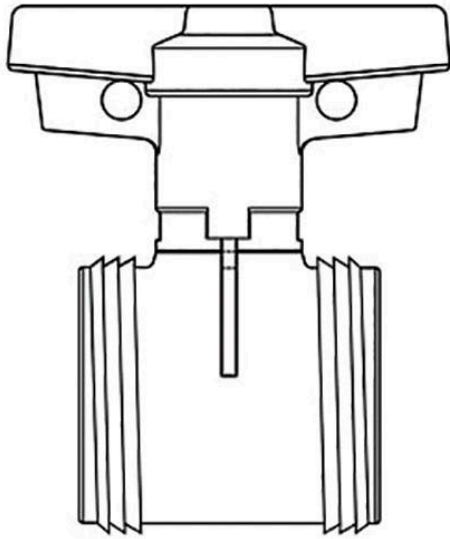

4 PVC True Union Ball Valve Cartridge

EPDM

RG2320040

Details

True Union Ball Valve Cartridge Kits include valve assembly, less union nuts and end connectors.

Note: 6" Valve uses Lever-Style Handle for proper leverage. T-Style Handle is more compact, but will increase difficulty of operation.

Specifications

Manufacturer	Spears
Seal Type	EPDM

Krima Trading AB

Stene 710 Kumla, 692 93

+46 19 57 35 20

<https://krima.rrproducts.com/>