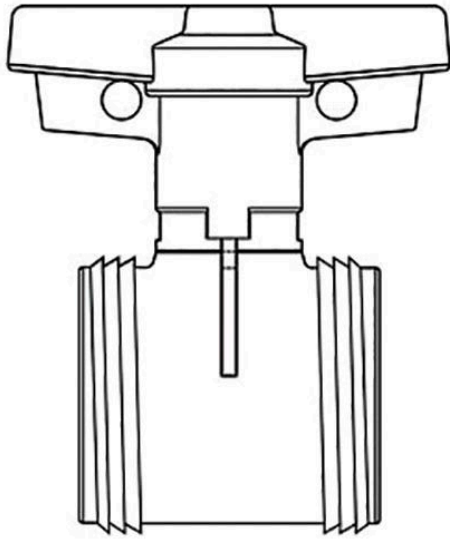

2-1/2&3 PVC True Union Ball Valve Cartridge RG2320030

Details

True Union Ball Valve Cartridge Kits include valve assembly, less union nuts and end connectors.

Note: 6" Valve uses Lever-Style Handle for proper leverage. T-Style Handle is more compact, but will increase difficulty of operation.

Specifications

Manufacturer	Spears
Seal Type	EPDM

Krima Trading AB

Stene 710 Kumla, 692 93

+46 19 57 35 20

<https://krima.rrproducts.com/>