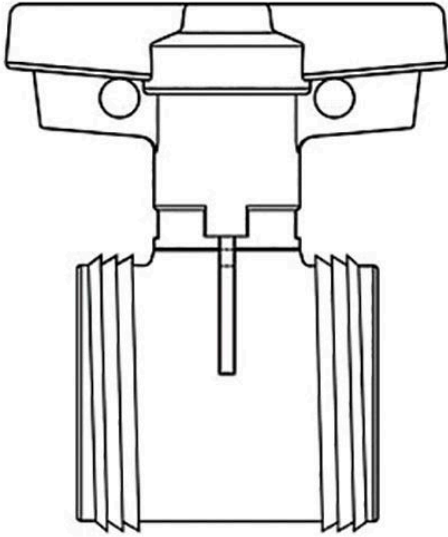

2 PVC True Union Ball Valve Cartridge

EPDM

RG2320020

Details

True Union Ball Valve Cartridge Kits include valve assembly, less union nuts and end connectors.

Note: 6" Valve uses Lever-Style Handle for proper leverage. T-Style Handle is more compact, but will increase difficulty of operation.

Specifications

Manufacturer	Spears
Fitting Size	2
Seal Type	EPDM

Krima Trading AB

Stene 710 Kumla, 692 93

+46 19 57 35 20

<https://krima.rrproducts.com/>