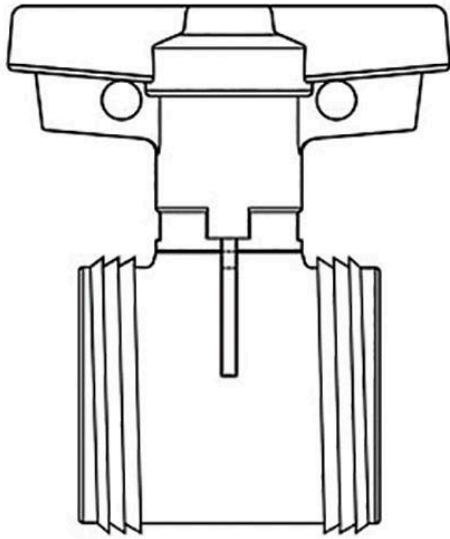

1-1/2 PVC True Union Ball Valve Cartridge E RG2320015

Details

True Union Ball Valve Cartridge Kits include valve assembly, less union nuts and end connectors.

Note: 6" Valve uses Lever-Style Handle for proper leverage. T-Style Handle is more compact, but will increase difficulty of operation.

Specifications

Manufacturer	Spears
Fitting Size	1-1/2
Seal Type	EPDM

Krima Trading AB

Stene 710 Kumla, 692 93

+46 19 57 35 20

<https://krima.rrproducts.com/>