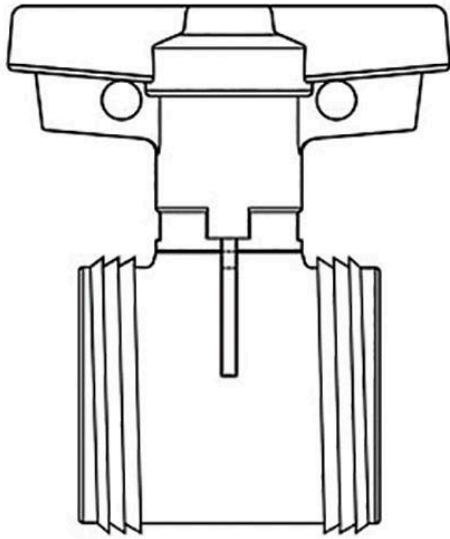

1-1/4 PVC True Union Ball Valve Cartridge E RG2320012

Details

True Union Ball Valve Cartridge Kits include valve assembly, less union nuts and end connectors.

Note: 6" Valve uses Lever-Style Handle for proper leverage. T-Style Handle is more compact, but will increase difficulty of operation.

Specifications

Manufacturer	Spears
Seal Type	EPDM

Krima Trading AB

Stene 710 Kumla, 692 93

+46 19 57 35 20

<https://krima.rrproducts.com/>