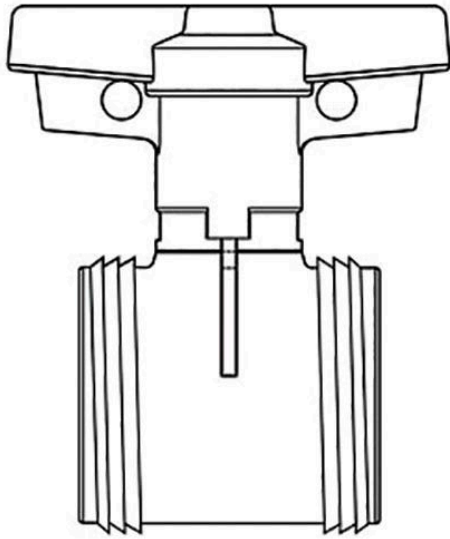

1 PVC True Union Ball Valve Cartridge

EPDM

RG2320010

Details

True Union Ball Valve Cartridge Kits include valve assembly, less union nuts and end connectors.

Note: 6" Valve uses Lever-Style Handle for proper leverage. T-Style Handle is more compact, but will increase difficulty of operation.

Specifications

Manufacturer	Spears
Fitting Size	1
Seal Type	EPDM

Krima Trading AB

Stene 710 Kumla, 692 93

+46 19 57 35 20

<https://krima.rrproducts.com/>