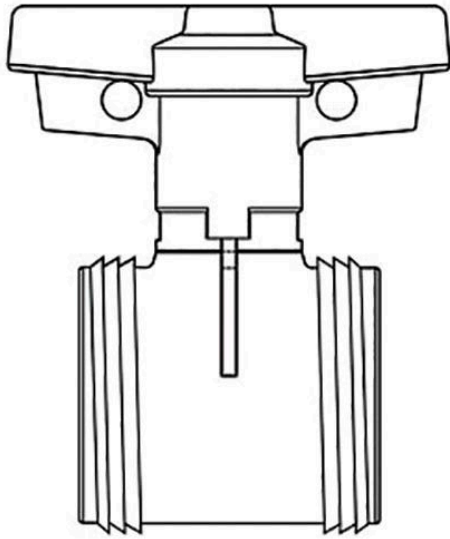

3/4 PVC True Union Ball Valve Cartridge

Epd

RG2320007

Details

True Union Ball Valve Cartridge Kits include valve assembly, less union nuts and end connectors.

Note: 6" Valve uses Lever-Style Handle for proper leverage. T-Style Handle is more compact, but will increase difficulty of operation.

Specifications

Manufacturer

Spears

Seal Type

EPDM

Krima Trading AB

Stene 710 Kumla, 692 93

+46 19 57 35 20