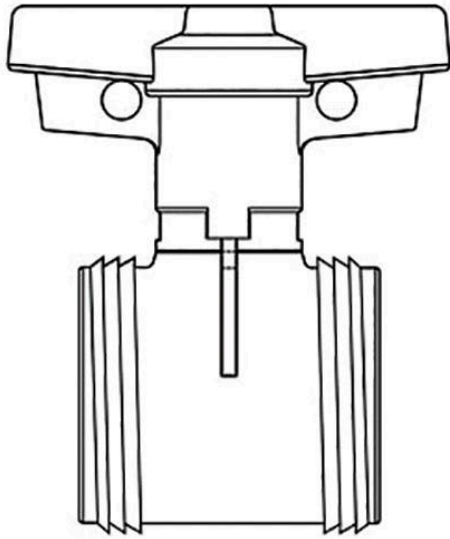

1/2 PVC True Union Ball Valve Cartridge

Epd

RG2320005

Details

True Union Ball Valve Cartridge Kits include valve assembly, less union nuts and end connectors.

Note: 6" Valve uses Lever-Style Handle for proper leverage. T-Style Handle is more compact, but will increase difficulty of operation.

Specifications

Manufacturer	Spears
Fitting Size	1/2
Seal Type	EPDM

Krima Trading AB

Stene 710 Kumla, 692 93

+46 19 57 35 20

<https://krima.rrproducts.com/>