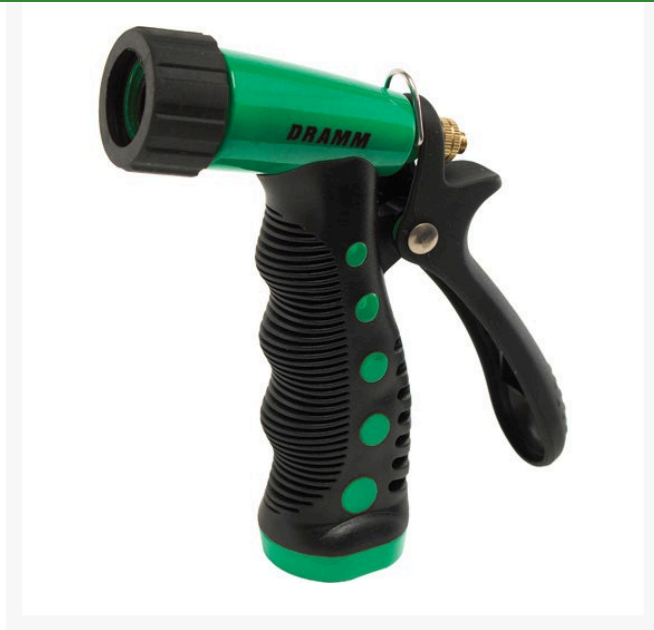

# Dramm Pistol Grip Spray Gun

RG12724

## Details

An economical, smaller grip spray gun with an adjustable pattern spray and a handle lock for continuous watering. Durable metal with molded rubber comfort grip. Green.

- Metal construction with molded rubber grip
- Adjustable pattern spray