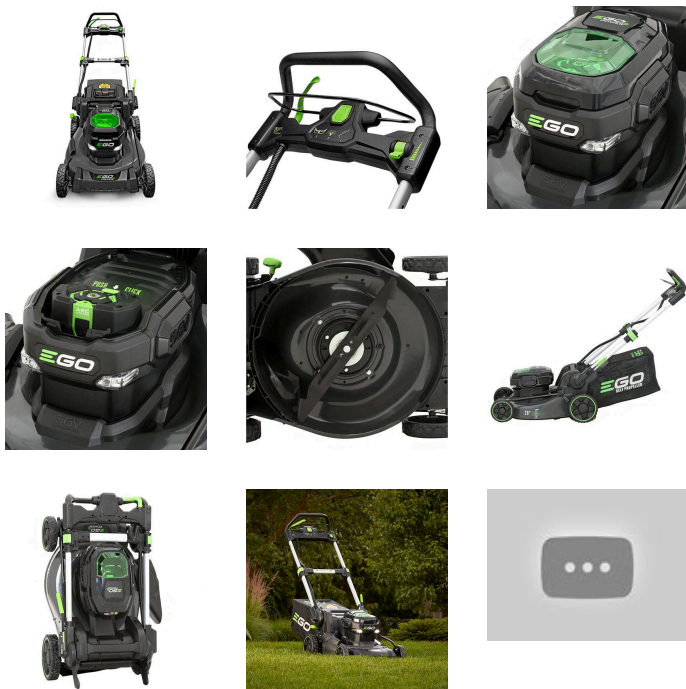

EGO 20in Self Propelled Lawn Mower w/Steel Deck - Bare Tool Only

REGLM2020SP

Details

The EGO POWER+ 20" Self-Propelled Mower delivers the torque of gas. No other cordless mower matches or surpasses the power of gas mowers, making the EGO Power+ Mowers a true gas replacement lawn mower. A 20" steel deck, a 60-minute run time, a brushless motor and a variable-speed, self-propelled system are just a few of the features that make this mower incredible. Compatible with all EGO POWER+ ARC Lithium batteries (available separately) to deliver Power Beyond Belief.

- 20 inch Steel Deck
- 56-Volt Lithion Battery
- High-Efficiency Brushless Motor
- Push-Button Start
- Variable Speed Control
- Weather-Resistant Construction (ipx4)
- 3-in-1 Mulching, Bagging and Side Discharge
- Folds Easily for Compact Storage
- Single Lever 6-Position Deck-Height Adjustment
- Easy-Access Grass Bag
- LED Headlights
- 5 Year Warranty

Specifications

Manufacturer	EGO
--------------	-----

Replacement Parts

REGAB2001	EGO 20in Lawn Mower Blade - High Lift
REGCH5500	EGO 550w Power+ 56 Volt Rapid Charger

Krima Trading AB

Stene 710 Kumla, 692 93