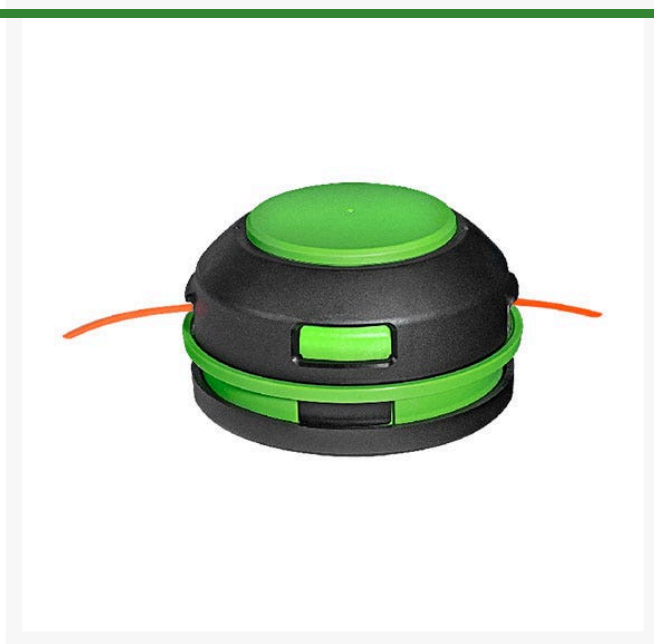

EGO 15in String Trimmer Auto-Wind Trimmer Head

REGAH1520

Details

For use with the EGO POWERLOAD 15 in. String Trimmer (ST1520 and ST1520S). The number one customer complaint with any string trimmer is line replacement. EGO has taken this pain point away with the World's 1st EGO POWERLOAD trimmer head. Rewind your line faster, simply insert the line into the head and press the POWERLOAD button. The 15 in. cutting swath, bump-head line advancement and professional-grade 0.095 in. cutting line make this tool truly professional grade. EGO parts are designed specifically for your EGO POWER+ products and offer the highest quality, performance and value.

- 15 in. String Trimmer Auto-Wind Trimmer Head
- Dual Feed .095in. Twist String Trimmer Line
- Pre-wound Head with 16ft of Professional Grade Line

Specifications

Manufacturer EGO

Krima Trading AB

Stene 710 Kumla, 692 93