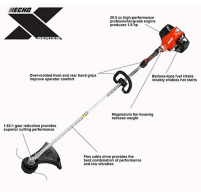

Echo SRM-3020 X-Series String Trimmer

RECSRM3020

Details

This powerful straight shaft trimmer features a 30.5cc engine producing 1.8 HP with 1.62:1 gear reduction for superior cutting performance. Huge 20" cutting swath to increase productivity. The flex cable drive provides the best combination of performance and low vibration. Bellows-type fuel intake reliably enables hot restarts. Magnesium fan housing. Easy to change filters. Over-molded front and rear hand grips improve operator comfort. Speed-Feed 450 cutting head. 30.5cc, 1.8 hp, Please note: This product is considered either bulky or otherwise restricted from shipment by air, and will only be shipped ground freight.

- 30.5 cc High-performance Professional-Grade Engine
- 1.8 hp
- 1.62:1 Gear Reduction For Superior Cutting Performance
- Bellows-type Fuel Intake Reliably Enables Hot Restarts
- Flex Cable Drive Provides Performance and Low Vibration
- Magnesium Fan Housing
- Over-molded Front and Rear Hand Grips
- Straight Shaft
- Cutting Width 20 inches
- Cutting Head - Speed-Feed 450

Specifications

Manufacturer	Echo
Carburetor	Rotary
Engine Displacement	30.5 cc (1.86 cu in)
Fuel Capacity	24 fl oz
Shaft Length	59 in
Starting System	Standard
Weight (lbs)	12.1 lb

Krima Trading AB

Stene 710 Kumla, 692 93
+46 19 57 35 20