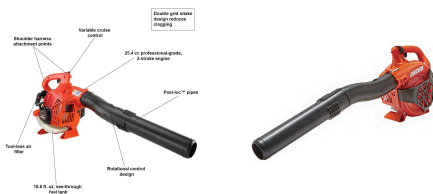

Echo PB-2520 Handheld Blower 25.4CC

RECPB2520

Details

A powerful handheld blower with a 25.4cc professional-grade, two-stroke lightweight performance engine with speeds up to 170 mph. Featuring tool-less air filter, variable cruise control and a rotational curved blower tube for reduced user wrist fatigue. Double-grid design reduces intake clogging. Posi-loc pipes for a secure connection. Shoulder harness attachment for reduced fatigue. 25.4cc, 453 cfm, 170 mph, Wt. 8.6 lbs.

Please note: This product is considered either bulky or otherwise restricted from shipment by air, and will only be shipped ground freight.

- High performance hand held blower
- 25.4cc professional two-stroke engine
- Special curved tube reduces arm fatigue
- Variable cruise control
- Rotational control design
- No tools required to change the air filter
- Lightweight
- Low noise for quiet operation
- Posi-loc pipes for a secure connection
- Double grid design for reduced intake clogging
- Shoulder harness

Replaces

R&R Products	RECPB250, RECPB250LN, RECPB251
--------------	--------------------------------------

Specifications

Manufacturer	Echo
Air Velocity (MPH)	170 MPH

Krima Trading AB

Stene 710 Kumla, 692 93

+46 19 57 35 20

<https://krima.rrproducts.com/>

Echo PB-2520 Handheld Blower 25.4CC

RECPB2520

Air Volume (CFM)	453 CFM
Engine	2-Stroke
Engine Displacement	25.4 cc (1.6 cu in)
Fuel Capacity	18.6 fl oz
Noise Level (db)	65 db