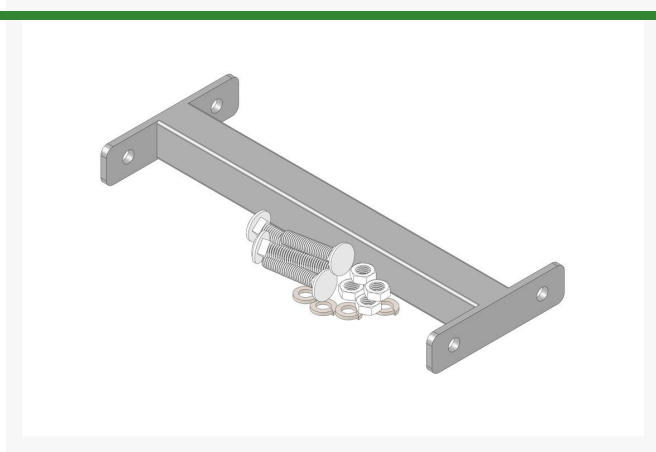

Cross Brace - Cutting Unit Rack

R1050-4

Specifications

Manufacturer

R&R Products

Replacement Parts

R1050-5

Bolt - Carriage 1/2-13 x
2-1/2

R443118

Nut - 1/2-13 Zinc

R446154

Washer - Lock 1/2

Krima Trading AB

Stene 710 Kumla, 692 93

+46 19 57 35 20

<https://krima.rrproducts.com/>