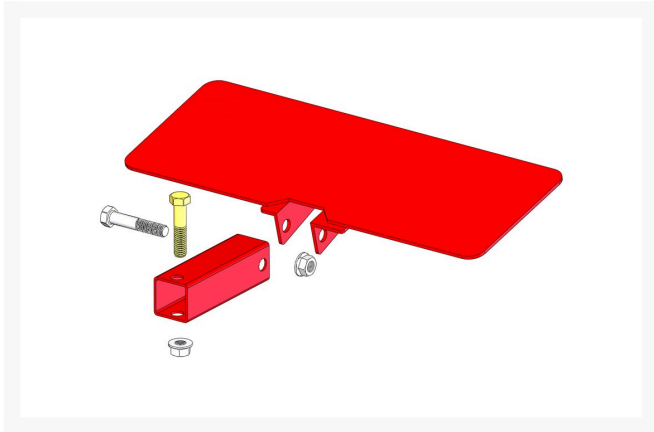

Kit - Grass Deflector

R01055

Details

Includes 2 ea: R3296-39 Locknut; 1 ea: R323-9 Bolt, R323-10 Bolt, R47-5340 Shield, R47-5380 Tube

Replaces

Toro 01055

Specifications

Manufacturer R&R Products

Fits Models

Toro Reelmaster Fairway

Replacement Parts

R47-5340	Shield - Grass
R47-5380	Tube - Pivot

Krima Trading AB

Stene 710 Kumla, 692 93

+46 19 57 35 20

<https://krima.rrproducts.com/>