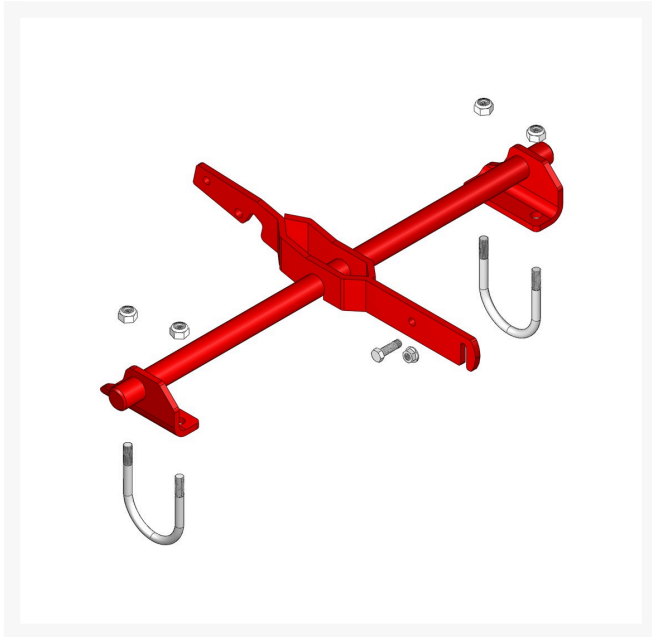

# Adapter Kit - Fits Jac Pull Frame

R01050

## Details

Includes 4 ea: R3296-48 Locknut; 2 ea: R49-0520 U-Bolt, 1 ea: R3296-39 Locknut, R400264 Bolt, R49-0540 Bracket

## Replaces

Toro 01050