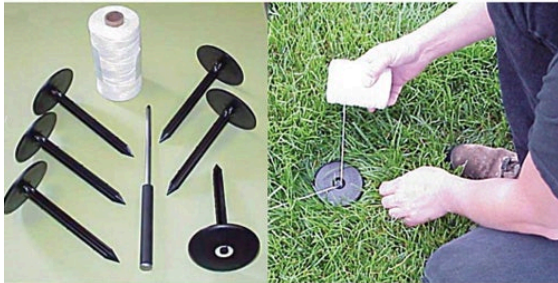

## Details

Measure only once and permanently locate layout points for any sports field. These one-piece durable marker anchors with built-in string guide are easy to install. Simply punch a hole in the ground with the starter tool, set the marker, string the line and stripe. If the line fades, re-stripe or re-string the markers with no re-measuring. Unique design will not catch cleats or attract debris. Anchor sets include anchors, starter tool and 600' of cord.

- Permanent field layout markers
- Will not catch cleats or debris
- Sets include anchors, starter tool and 600' of cord