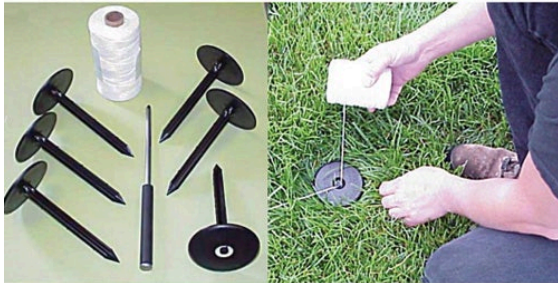

ProLine Baseball Layout - Pkg/12

RAF2719

Details

Measure only once and permanently locate layout points for any sports field. These one-piece durable marker anchors with built-in string guide are easy to install. Simply punch a hole in the ground with the starter tool, set the marker, string the line and stripe. If the line fades, re-stripe or re-string the markers with no re-measuring. Unique design will not catch cleats or attract debris. Anchor sets include anchors, starter tool and 600' of cord.

- Permanent field layout markers
- Will not catch cleats or debris
- Sets include anchors, starter tool and 600' of cord

Specifications

Manufacturer	New Stripe
Package Quantity	12

Krima Trading AB

Stene 710 Kumla, 692 93