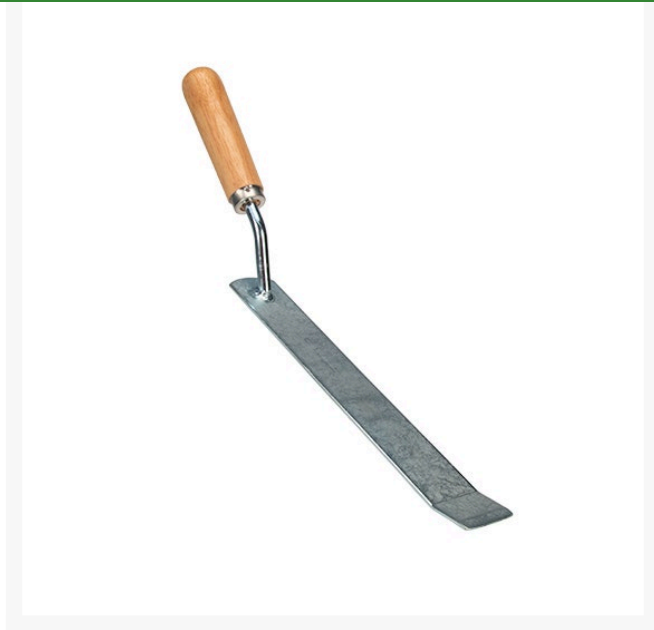

Standard Dig Out Tool

RAF01045

Details

Keep your bases, anchors and plugs clean and in long lasting condition. Features a comfortable wooden handle with angled edge to scoop and scrape and remove dirt and debris. Basic tool to fit any budget. 8" x 2".

- Standard Dig Out Tool for Cleaning Bases, Anchors and Plugs
- Angled End
- Unique Angled Up Blade
- Comfortable Wooden Handle
- 8" x 2"

Specifications

Manufacturer	R&R Products
Dimensions	8 x 12 in

Krima Trading AB