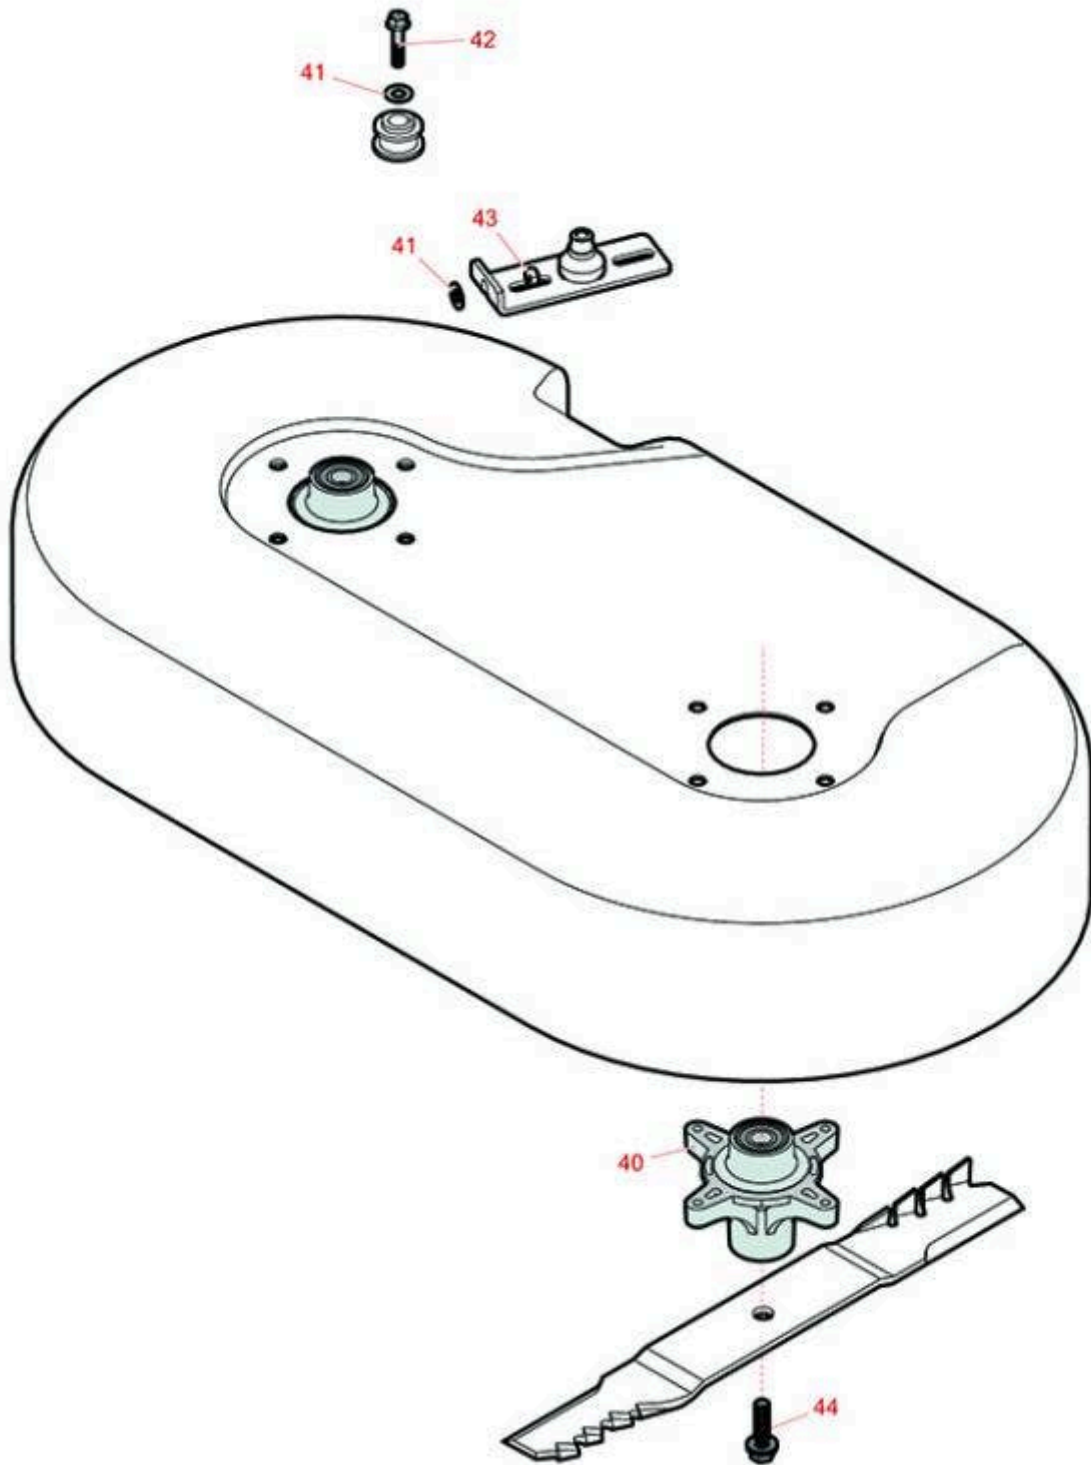

Replaces Exmark Commercial 30 Parts

Walk Behind Mower - Model ECS180CKA30000 with
Kawasaki Engine
Deck Parts

All original equipment manufacturers names and part numbers are used for identification purposes only, and we are in no way implying that our products are original equipment parts. Prices subject to change without notice.

Replaces Exmark Commercial 30 Parts

Walk Behind Mower - Model ECS180CKA30000 with
Kawasaki Engine
Deck Parts

Item No	R&R Part No.	OEM Part No.	Description	Qty Req	Order Quantity
---------	--------------	--------------	-------------	---------	----------------

Other Parts Available

40	R139-3214	121-0751, 121-9107	Spindle Assy	2	
41	R453011	3256-23, 3256-24, 3256-3, 3256-4, 48-9220, 80-7730	Washer - Flat 3/8 SAE Y/Zinc	4	
42	R32144-57	32144-57	Bolt - Hex Washer 5/16-18 x 1-1/2	2	
43	R3296-29	3296-29	Locknut - 5/16-18 ESNA	2	
44	R125-2466	125-2466	Bolt w/Washer - Blade 7/16-20 RH Thrd	2	